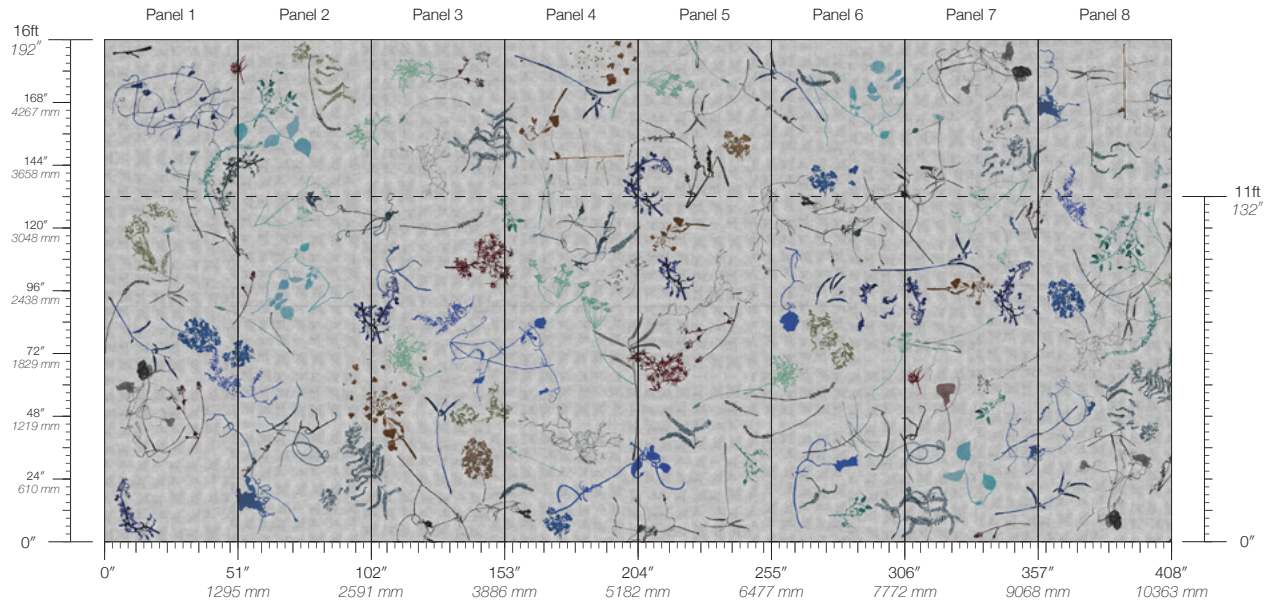

# EDEN

Tear Sheet

Eden is a study in elevating the untamed.

ANISE

CUMIN

DAHLIA

FIG

GINGER

HONEY

HYACINTH

JUNIPER

LILY

MULBERRY

NECTAR

NETTLE

PAPYRUS

# Eden Juniper

Suitable for residential and commercial projects

**COLOR**  
Juniper

**ITEM**  
3612

**CONTENT**  
Type II Vinyl

**PANEL WIDTH**  
51" / 1295 mm trimmed

**PANEL HEIGHT**  
132" / 3353 mm standard  
192" / 4877 mm extended

**REPEAT**  
Non-repeating

**STOCK**  
Made to order

**LEAD TIME**  
4 weeks to print

**MINIMUM**  
1 panel

**PRICE**  
Available upon request

**ORIGIN**  
USA

**DETAILS**  
Custom options available

**ENVIRONMENTAL**  
Recycled Content  
Phthalate Free  
Low VOC  
HPD Available